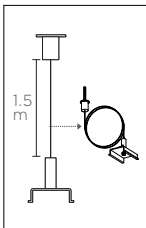

of screws required per Track Housing:

600	700	800	900	1000	1100	1200	2400	90°H	90°V
2	2	2	2	2	2	2	4	4	2

Angle Bracket

Model	Material
AB	AL

Note:

- Sold in pairs.

of Angle Brackets required per Track Housing:

600	700	800	900	1000	1100	1200	2400
2	2	2	2	2	2	2	4

Pole Mounting Bracket

Model
PMB

Note:

- Sold in pairs.
- 1 bracket required for every meter of Track Housing. If light line is less than a meter, 2 brackets are required (one for each side).
- Can also be used for recessed mounting with false ceiling. (refer to installation or system guide for details).

Includes:

Bracket, nuts and connecting shaft. Does not include pole (9mm Ø pole required).

Wire Mounting Bracket

Model
WMB

Note:

- Sold in pairs.
- 1 bracket required for every meter of Track Housing. If light line is less than a meter, 2 brackets are required (one for each side).