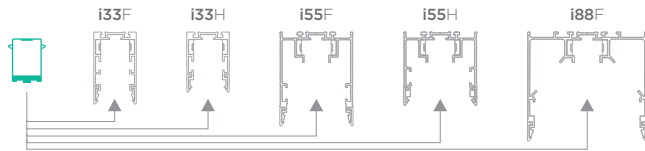

i88 full profile

INFINITY 2.0 SPECIFICATIONS

Track Housing Module

Model	Length(mm/inch)	Weight(kg)	Lamp types	IP	Material
i88FT-600	600 23 5/8"	1.14			
i88FT-700	700 27 9/16"	1.34			
i88FT-800	800 31 1/2"	1.54			
i88FT-900	900 35 7/16"	1.74			
i88FT-1000	1000 39 3/8"	1.94	1. Simple	IP20	Track Housing: Anodized aluminium Diffuser: Polycarbonate
i88FT-1100	1100 43 5/16"	2.14	2. Smart Cocktail*		
i88FT-1200	1200 47 1/4"	2.34			
i88FT-2400	2400 94 1/2"	4.68			
i88FT-90H	651 x 651 25 5/8" x 25 5/8"	2.36			
i88FT-90V	636 x 636 25 1/16" x 25 1/16"	2.36			

lamp modules

INFINITY 2.0 SPECIFICATIONS

Lamp Module

Simple

Model	Length(mm/inch)	Weight(kg)	Wattage(W)	Colour Temp.	CRI	Voltage	Material
L-600-12W -30/40/57	598 23 9/16"	0.26	12				
L-700-14W -30/40/57	698 27 1/2"	0.30	14				
L-800-16W -30/40/57	798 31 7/16"	0.32	16	3000K 30	Ra≥80	100-240VAC (Voltage Range: 85-264VAC), 50-60Hz	Aluminium, Polycarbonate
L-900-18W -30/40/57	898 35 3/8"	0.36	18	4000K 40			
L-1000-20W -30/40/57	998 39 5/16"	0.38	20	5700K 57			
L-1100-21W -30/40/57	1098 43 1/4"	0.42	21				
L-1200-22W -30/40/57	1198 47 3/16"	0.44	22				

Ex) 900mm, 4000K: L-900-18W-40

Smart Cocktail*

*Available 3rd quarter of 2016.

Model	Length(mm/inch)	Weight(kg)	Wattage(W)	Light adjustability	CRI	Voltage	Material
L-600-14W-SC	598 23 9/16"	0.26	14				
L-700-16W-SC	698 27 1/2"	0.30	16				
L-800-18W-SC	798 31 7/16"	0.32	18	RGB colours (16million), Warm-Cool (3000K-6500K), Dimming.	Ra≥80	100-277VAC (Voltage Range: 85-305VAC), 50-60Hz	Aluminium, Polycarbonate
L-900-21W-SC	898 35 3/8"	0.36	21				
L-1000-24W-SC	998 39 5/16"	0.38	24				
L-1100-26W-SC	1098 43 1/4"	0.42	26				
L-1200-28W-SC	1198 47 3/16"	0.44	28				