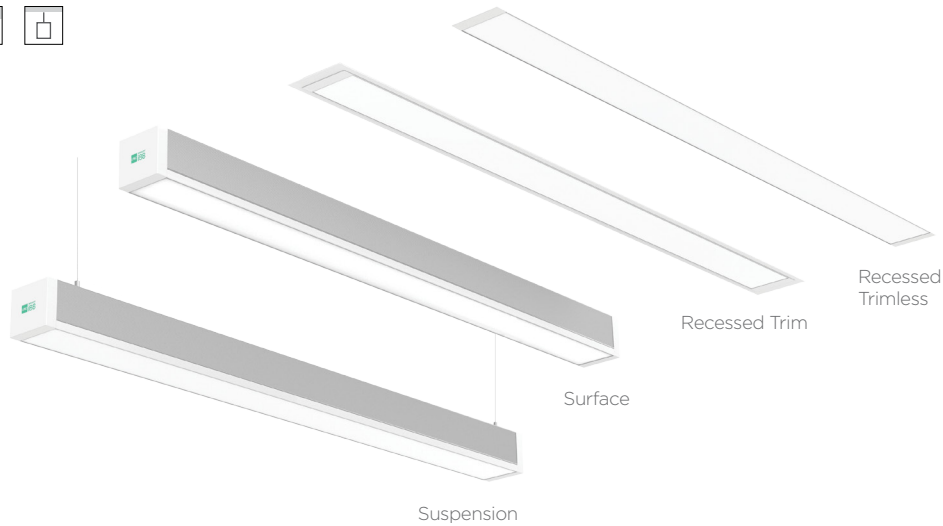

i88 full profile

INFINITY 2.0 SPECIFICATIONS

Track Housing Module

Model	Length(mm/inch)	Weight(kg)	Lamp types	IP	Material
i88FT-600	600 23 5/8"	1.14			
i88FT-700	700 27 9/16"	1.34			
i88FT-800	800 31 1/2"	1.54			
i88FT-900	900 35 7/16"	1.74			
i88FT-1000	1000 39 3/8"	1.94	1. Simple	IP20	Track Housing: Anodized aluminium Diffuser: Polycarbonate
i88FT-1100	1100 43 5/16"	2.14	2. Smart Cocktail*		
i88FT-1200	1200 47 1/4"	2.34			
i88FT-2400	2400 94 1/2"	4.68			
i88FT-90H	651 x 651 25 5/8" x 25 5/8"	2.36			
i88FT-90V	636 x 636 25 1/16" x 25 1/16"	2.36			

lamp modules

INFINITY 2.0 SPECIFICATIONS

Lamp Module

Simple

Model	Length(mm/inch)	Weight(kg)	Wattage(W)	Colour Temp.	CRI	Voltage	Material
L-600-12W -30/40/57	598 23 9/16"	0.26	12				
L-700-14W -30/40/57	698 27 1/2"	0.30	14				
L-800-16W -30/40/57	798 31 7/16"	0.32	16	3000K 30	Ra≥80	100-240VAC (Voltage Range: 85-264VAC), 50-60Hz	Aluminium, Polycarbonate
L-900-18W -30/40/57	898 35 3/8"	0.36	18	4000K 40			
L-1000-20W -30/40/57	998 39 5/16"	0.38	20	5700K 57			
L-1100-21W -30/40/57	1098 43 1/4"	0.42	21				
L-1200-22W -30/40/57	1198 47 3/16"	0.44	22				