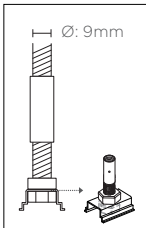

INFINITY 2.0 SPECIFICATIONS

Track Housing Mounting Screw

Note:

These screws are not included. Depending on the material the track housing is mounted on, the type of screw required may vary. Please purchase the screws locally.

of screws required per Track Housing:

600	700	800	900	1000	1100	1200	2400	90°H	90°V
2	2	2	2	2	2	2	4	4	2

Angle Bracket

Model	Material
AB	AL

Note:

- Sold in pairs.

of Angle Brackets required per Track Housing:

600	700	800	900	1000	1100	1200	2400
2	2	2	2	2	2	2	4

Pole Mounting Bracket

Model
PMB

Note:

- Sold in pairs.
- 1 bracket required for every meter of Track Housing. If light line is less than a meter, 2 brackets are required (one for each side).
- Can also be used for recessed mounting with false ceiling. (refer to installation or system guide for details).