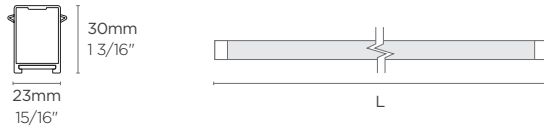

i88 full profile

INFINITY 2.0 SPECIFICATIONS

Track Housing Module

Model	Length(mm/inch)	Weight(kg)	Lamp types	IP	Material
i88FT-600	600 23 5/8"	1.14			
i88FT-700	700 27 9/16"	1.34			
i88FT-800	800 31 1/2"	1.54			
i88FT-900	900 35 7/16"	1.74			
i88FT-1000	1000 39 3/8"	1.94	1. Simple	IP20	Track Housing: Anodized aluminium Diffuser: Polycarbonate
i88FT-1100	1100 43 5/16"	2.14	2. Smart Cocktail*		
i88FT-1200	1200 47 1/4"	2.34			
i88FT-2400	2400 94 1/2"	4.68			
i88FT-90H	651 x 651 25 5/8" x 25 5/8"	2.36			
i88FT-90V	636 x 636 25 1/16" x 25 1/16"	2.36			

*Available 3rd quarter of 2016.

1200mm
Luminous Intensity Distribuion Diagram

1200mm

Colour Temp.	Wattage	Lumen	Efficacy	CRI
3000K	22W	1819 lm	79 lm/W	Ra≥80
4000K	22W	1765 lm	79 lm/W	Ra≥80
5700K	22W	2055 lm	94 lm/W	Ra≥80

lamp modules

INFINITY 2.0 SPECIFICATIONS

Lamp Module

Simple

Model	Length(mm/inch)	Weight(kg)	Wattage(W)	Colour Temp.	CRI	Voltage	Material
L-600-12W -30/40/57	598 23 9/16"	0.26	12				
L-700-14W -30/40/57	698 27 1/2"	0.30	14				
L-800-16W -30/40/57	798 31 7/16"	0.32	16	3000K 30	Ra≥80	100-240VAC (Voltage Range: 85-264VAC), 50-60Hz	Aluminium, Polycarbonate
L-900-18W -30/40/57	898 35 3/8"	0.36	18	4000K 40			
L-1000-20W -30/40/57	998 39 5/16"	0.38	20	5700K 57			
L-1100-21W -30/40/57	1098 43 1/4"	0.42	21				
L-1200-22W -30/40/57	1198 47 3/16"	0.44	22				

Ex) 900mm, 4000K: L-900-18W-40

Smart Cocktail*

*Available 3rd quarter of 2016.

Model	Length(mm/inch)	Weight(kg)	Wattage(W)	Light adjustability	CRI	Voltage	Material
L-600-14W-SC	598 23 9/16"	0.26	14				
L-700-16W-SC	698 27 1/2"	0.30	16				
L-800-18W-SC	798 31 7/16"	0.32	18	RGB colours (16million), Warm-Cool (3000K-6500K), Dimming.	Ra≥80	100-277VAC (Voltage Range: 85-305VAC), 50-60Hz	Aluminium, Polycarbonate
L-900-21W-SC	898 35 3/8"	0.36	21				
L-1000-24W-SC	998 39 5/16"	0.38	24				
L-1100-26W-SC	1098 43 1/4"	0.42	26				
L-1200-28W-SC	1198 47 3/16"	0.44	28				