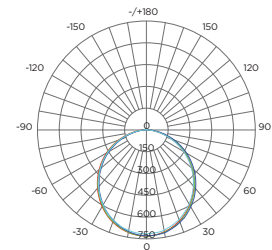

i88 full profile

INFINITY 2.0 SPECIFICATIONS

Track Housing Module

Model	Length(mm/inch)	Weight(kg)	Lamp types	IP	Material
i88FT-600	600 23 5/8"	1.14			
i88FT-700	700 27 9/16"	1.34			
i88FT-800	800 31 1/2"	1.54			
i88FT-900	900 35 7/16"	1.74			
i88FT-1000	1000 39 3/8"	1.94	1. Simple	IP20	Track Housing: Anodized aluminium Diffuser: Polycarbonate
i88FT-1100	1100 43 5/16"	2.14	2. Smart Cocktail*		
i88FT-1200	1200 47 1/4"	2.34			
i88FT-2400	2400 94 1/2"	4.68			
i88FT-90H	651 x 651 25 5/8" x 25 5/8"	2.36			
i88FT-90V	636 x 636 25 1/16" x 25 1/16"	2.36			

*Available 3rd quarter of 2016.

1200mm
Luminous Intensity Distribuion Diagram

1200mm

Colour Temp.	Wattage	Lumen	Efficacy	CRI
3000K	22W	1819 lm	79 lm/W	Ra≥80
4000K	22W	1765 lm	79 lm/W	Ra≥80
5700K	22W	2055 lm	94 lm/W	Ra≥80

lamp modules

INFINITY 2.0 SPECIFICATIONS

Lamp Module

Simple

Model	Length(mm/inch)	Weight(kg)	Wattage(W)	Colour Temp.	CRI	Voltage	Material
L-600-12W -30/40/57	598 23 9/16"	0.26	12				
L-700-14W -30/40/57	698 27 1/2"	0.30	14				
L-800-16W -30/40/57	798 31 7/16"	0.32	16	3000K 30	Ra≥80	100-240VAC (Voltage Range: 85-264VAC), 50-60Hz	Aluminium, Polycarbonate
L-900-18W -30/40/57	898 35 3/8"	0.36	18	4000K 40			
L-1000-20W -30/40/57	998 39 5/16"	0.38	20	5700K 57			
L-1100-21W -30/40/57	1098 43 1/4"	0.42	21				
L-1200-22W -30/40/57	1198 47 3/16"	0.44	22				

Ex) 900mm, 4000K: L-900-18W-40

Smart Cocktail*

*Available 3rd quarter of 2016.

Model	Length(mm/inch)	Weight(kg)	Wattage(W)	Light adjustability	CRI	Voltage	Material
L-600-14W-SC	598 23 9/16"	0.26	14				
L-700-16W-SC	698 27 1/2"	0.30	16				
L-800-18W-SC	798 31 7/16"	0.32	18	RGB colours (16million), Warm-Cool (3000K-6500K), Dimming.	Ra≥80	100-277VAC (Voltage Range: 85-305VAC), 50-60Hz	Aluminium, Polycarbonate
L-900-21W-SC	898 35 3/8"	0.36	21				
L-1000-24W-SC	998 39 5/16"	0.38	24				
L-1100-26W-SC	1098 43 1/4"	0.42	26				
L-1200-28W-SC	1198 47 3/16"	0.44	28				