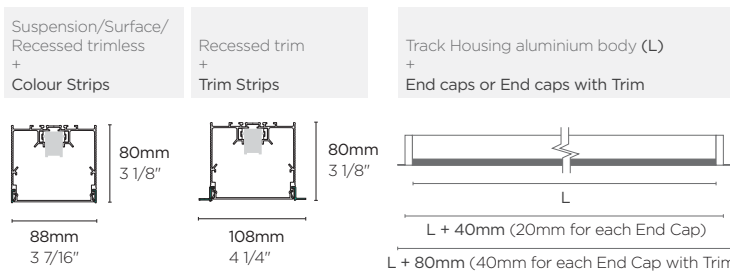

i88 full profile

INFINITY 2.0 SPECIFICATIONS

Track Housing Module

Model	Length(mm/inch)	Weight(kg)	Lamp types	IP	Material
i88FT-600	600 23 5/8"	1.14			
i88FT-700	700 27 9/16"	1.34			
i88FT-800	800 31 1/2"	1.54			
i88FT-900	900 35 7/16"	1.74			
i88FT-1000	1000 39 3/8"	1.94	1. Simple	IP20	Track Housing: Anodized aluminium Diffuser: Polycarbonate
i88FT-1100	1100 43 5/16"	2.14	2. Smart Cocktail*		
i88FT-1200	1200 47 1/4"	2.34			
i88FT-2400	2400 94 1/2"	4.68			
i88FT-90H	651 x 651 25 5/8" x 25 5/8"	2.36			
i88FT-90V	636 x 636 25 1/16" x 25 1/16"	2.36			

lamp modules

INFINITY 2.0 SPECIFICATIONS

Lamp Module

Simple

Model	Length(mm/inch)	Weight(kg)	Wattage(W)	Colour Temp.	CRI	Voltage	Material
L-600-12W -30/40/57	598 23 9/16"	0.26	12				
L-700-14W -30/40/57	698 27 1/2"	0.30	14				
L-800-16W -30/40/57	798 31 7/16"	0.32	16	3000K 30	Ra≥80	100-240VAC (Voltage Range: 85-264VAC), 50-60Hz	Aluminium, Polycarbonate
L-900-18W -30/40/57	898 35 3/8"	0.36	18	4000K 40			
L-1000-20W -30/40/57	998 39 5/16"	0.38	20	5700K 57			
L-1100-21W -30/40/57	1098 43 1/4"	0.42	21				
L-1200-22W -30/40/57	1198 47 3/16"	0.44	22				

Ex) 900mm, 4000K: L-900-18W-40

Smart Cocktail*

*Available 3rd quarter of 2016.

Model	Length(mm/inch)	Weight(kg)	Wattage(W)	Light adjustability	CRI	Voltage	Material
L-600-14W-SC	598 23 9/16"	0.26	14				
L-700-16W-SC	698 27 1/2"	0.30	16				
L-800-18W-SC	798 31 7/16"	0.32	18	RGB colours (16million), Warm-Cool (3000K-6500K), Dimming.	Ra≥80	100-277VAC (Voltage Range: 85-305VAC), 50-60Hz	Aluminium, Polycarbonate
L-900-21W-SC	898 35 3/8"	0.36	21				
L-1000-24W-SC	998 39 5/16"	0.38	24				
L-1100-26W-SC	1098 43 1/4"	0.42	26				
L-1200-28W-SC	1198 47 3/16"	0.44	28				