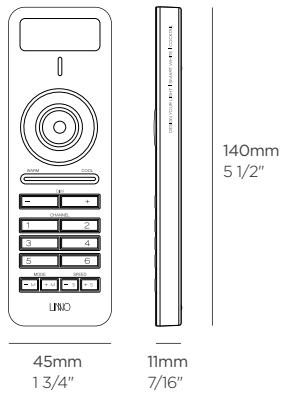

lamp modules

INFINITY 2.0 SPECIFICATIONS

Lamp Module

Simple

Model	Length(mm/inch)	Weight(kg)	Wattage(W)	Colour Temp.	CRI	Voltage	Material
L-600-12W -30/40/57	598 23 9/16"	0.26	12				
L-700-14W -30/40/57	698 27 1/2"	0.30	14				
L-800-16W -30/40/57	798 31 7/16"	0.32	16	3000K 30	Ra≥80	100-240VAC (Voltage Range: 85-264VAC), 50-60Hz	Aluminium, Polycarbonate
L-900-18W -30/40/57	898 35 3/8"	0.36	18	4000K 40			
L-1000-20W -30/40/57	998 39 5/16"	0.38	20	5700K 57			
L-1100-21W -30/40/57	1098 43 1/4"	0.42	21				
L-1200-22W -30/40/57	1198 47 3/16"	0.44	22				

Ex) 900mm, 4000K: L-900-18W-40

Smart Cocktail*

*Available 3rd quarter of 2016.

Model	Length(mm/inch)	Weight(kg)	Wattage(W)	Light adjustability	CRI	Voltage	Material
L-600-14W-SC	598 23 9/16"	0.26	14				
L-700-16W-SC	698 27 1/2"	0.30	16				
L-800-18W-SC	798 31 7/16"	0.32	18	RGB colours (16million), Warm-Cool (3000K-6500K), Dimming.	Ra≥80	100-277VAC (Voltage Range: 85-305VAC), 50-60Hz	Aluminium, Polycarbonate
L-900-21W-SC	898 35 3/8"	0.36	21				
L-1000-24W-SC	998 39 5/16"	0.38	24				
L-1100-26W-SC	1098 43 1/4"	0.42	26				
L-1200-28W-SC	1198 47 3/16"	0.44	28				

Includes:

Bracket, nuts and connecting shaft. Does not include pole (9mm Ø pole required).

Wire Mounting Bracket

Model
WMB

Note:

- Sold in pairs.
- 1 bracket required for every meter of Track Housing. If light line is less than a meter, 2 brackets are required (one for each side).

Includes:

Bracket, ceiling mount, ceiling mount screw (for wood only, other screw types must be purchased locally), 1.5m cable & 1 nut.

remote control*

SPECIFICATIONS

*Available 3rd quarter of 2016.

Wifi RF smart system