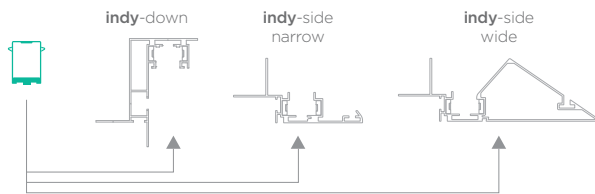

indy-side wide

INFINITY 2.0 SPECIFICATIONS

Track Housing Module

Model	Length(mm/inch)	Weight(kg)	Lamp types	IP	Material
ISWT-600	600 23 5/8"	N/A			
ISWT-700	700 27 9/16"	N/A			
ISWT-800	800 31 1/2"	N/A			
ISWT-900	900 35 7/16"	N/A			
ISWT-1000	1000 39 3/8"	N/A	1. Simple	IP20	Track Housing: Anodized aluminium Diffuser: Polycarbonate
ISWT-1100	1100 43 5/16"	N/A	2. Smart Cocktail*		
ISWT-1200	1200 47 1/4"	N/A			
ISWT-2400	2400 94 1/2"	N/A			
ISWT-90H-IN	660 x 501 26" x 19 3/4"	N/A			
ISWT-90H-OUT	714 x 555 28 1/8" x 21 7/8"	N/A			

*Available 3rd quarter of 2016.

IST-90H-IN

IST-90H-OUT

lamp module with indirect diffuser

INFINITY 2.0 SPECIFICATIONS

Lamp Module with Indirect Diffuser

Simple

Model	Length(mm/inch)	Weight(kg)	Wattage(W)	Colour Temp.	CRI	Voltage	Material
IL-600-12W	-30/40/57 598 23 9/16"	0.26	12				
IL-700-14W	-30/40/57 698 27 1/2"	0.30	14				
IL-800-16W	-30/40/57 798 31 7/16"	0.32	16	3000K 30	Ra≥80	100-240VAC (Voltage Range: 85-264VAC), 50-60Hz	Aluminium, Polycarbonate
IL-900-18W	-30/40/57 898 35 3/8"	0.36	18	4000K 40			
IL-1000-20W	-30/40/57 998 39 5/16"	0.38	20	5700K 57			
IL-1100-21W	-30/40/57 1098 43 1/4"	0.42	21				
IL-1200-22W	-30/40/57 1198 47 3/16"	0.44	22				

Ex) 900mm, 4000K: IL-900-18W-40

Smart Cocktail*

*Available 3rd quarter of 2016.

Model	Length(mm/inch)	Weight(kg)	Wattage(W)	Light adjustability	CRI	Voltage	Material
IL-600-14W-SC	598 23 9/16"	0.26	14				
IL-700-16W-SC	698 27 1/2"	0.30	16				
IL-800-18W-SC	798 31 7/16"	0.32	18		Ra≥80	100-277VAC (Voltage Range: 85-305VAC), 50-60Hz	Aluminium, Polycarbonate
IL-900-21W-SC	898 35 3/8"	0.36	21				
IL-1000-24W-SC	998 39 5/16"	0.38	24				
IL-1100-26W-SC	1098 43 1/4"	0.42	26				
IL-1200-28W-SC	1198 47 3/16"	0.44	28				
				RGB colours (16million), Warm-Cool (3000K-6500K), Dimming.			