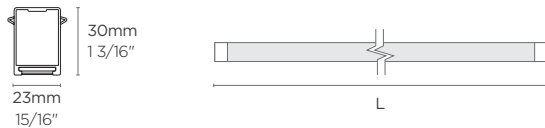

indy-side wide

INFINITY 2.0 SPECIFICATIONS

Track Housing Module

Model	Length(mm/inch)	Weight(kg)	Lamp types	IP	Material
ISWT-600	600 23 5/8"	N/A			
ISWT-700	700 27 9/16"	N/A			
ISWT-800	800 31 1/2"	N/A			
ISWT-900	900 35 7/16"	N/A			
ISWT-1000	1000 39 3/8"	N/A	1. Simple	IP20	Track Housing: Anodized aluminium Diffuser: Polycarbonate
ISWT-1100	1100 43 5/16"	N/A	2. Smart Cocktail*		
ISWT-1200	1200 47 1/4"	N/A			
ISWT-2400	2400 94 1/2"	N/A			
ISWT-90H-IN	660 x 501 26" x 19 3/4"	N/A			
ISWT-90H-OUT	714 x 555 28 1/8" x 21 7/8"	N/A			

*Available 3rd quarter of 2016.

IST-90H-IN

IST-90H-OUT

lamp module with indirect diffuser

INFINITY 2.0 SPECIFICATIONS

Lamp Module with Indirect Diffuser

Simple

Model	Length(mm/inch)	Weight(kg)	Wattage(W)	Colour Temp.	CRI	Voltage	Material
IL-600-12W	-30/40/57 598 23 9/16"	0.26	12				
IL-700-14W	-30/40/57 698 27 1/2"	0.30	14				
IL-800-16W	-30/40/57 798 31 7/16"	0.32	16	3000K 30	Ra≥80	100-240VAC (Voltage Range: 85-264VAC), 50-60Hz	Aluminium, Polycarbonate
IL-900-18W	-30/40/57 898 35 3/8"	0.36	18	4000K 40			
IL-1000-20W	-30/40/57 998 39 5/16"	0.38	20	5700K 57			
IL-1100-21W	-30/40/57 1098 43 1/4"	0.42	21				
IL-1200-22W	-30/40/57 1198 47 3/16"	0.44	22				

Ex) 900mm, 4000K: IL-900-18W-40

Smart Cocktail*

*Available 3rd quarter of 2016.

Model	Length(mm/inch)	Weight(kg)	Wattage(W)	Light adjustability	CRI	Voltage	Material
IL-600-14W-SC	598 23 9/16"	0.26	14				
IL-700-16W-SC	698 27 1/2"	0.30	16				
IL-800-18W-SC	798 31 7/16"	0.32	18		Ra≥80	100-277VAC (Voltage Range: 85-305VAC), 50-60Hz	Aluminium, Polycarbonate
IL-900-21W-SC	898 35 3/8"	0.36	21				
IL-1000-24W-SC	998 39 5/16"	0.38	24				
IL-1100-26W-SC	1098 43 1/4"	0.42	26				
IL-1200-28W-SC	1198 47 3/16"	0.44	28				
				RGB colours (16million), Warm-Cool (3000K-6500K), Dimming.			