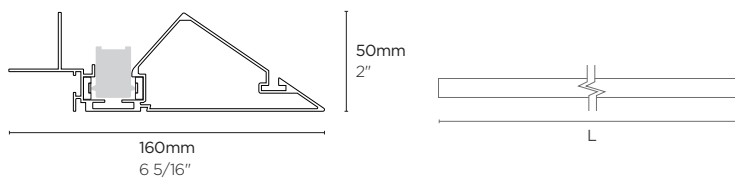

indy-side wide

INFINITY 2.0 SPECIFICATIONS

Track Housing Module

Model	Length(mm/inch)	Weight(kg)	Lamp types	IP	Material
ISWT-600	600 23 5/8"	N/A			
ISWT-700	700 27 9/16"	N/A			
ISWT-800	800 31 1/2"	N/A			
ISWT-900	900 35 7/16"	N/A			
ISWT-1000	1000 39 3/8"	N/A	1. Simple	IP20	Track Housing: Anodized aluminium Diffuser: Polycarbonate
ISWT-1100	1100 43 5/16"	N/A	2. Smart Cocktail*		
ISWT-1200	1200 47 1/4"	N/A			
ISWT-2400	2400 94 1/2"	N/A			
ISWT-90H-IN	660 x 501 26" x 19 3/4"	N/A			
ISWT-90H-OUT	714 x 555 28 1/8" x 21 7/8"	N/A			

*Available 3rd quarter of 2016.

IST-90H-IN

IST-90H-OUT

lamp module with indirect diffuser

INFINITY 2.0 SPECIFICATIONS

Lamp Module with Indirect Diffuser

Simple

Model	Length(mm/inch)	Weight(kg)	Wattage(W)	Colour Temp.	CRI	Voltage	Material
IL-600-12W	-30/40/57 598 23 9/16"	0.26	12				
IL-700-14W	-30/40/57 698 27 1/2"	0.30	14				
IL-800-16W	-30/40/57 798 31 7/16"	0.32	16	3000K 30	Ra≥80	100-240VAC (Voltage Range: 85-264VAC), 50-60Hz	Aluminium, Polycarbonate
IL-900-18W	-30/40/57 898 35 3/8"	0.36	18	4000K 40			
IL-1000-20W	-30/40/57 998 39 5/16"	0.38	20	5700K 57			
IL-1100-21W	-30/40/57 1098 43 1/4"	0.42	21				
IL-1200-22W	-30/40/57 1198 47 3/16"	0.44	22				

Ex) 900mm, 4000K: IL-900-18W-40

Smart Cocktail*

*Available 3rd quarter of 2016.

Model	Length(mm/inch)	Weight(kg)	Wattage(W)	Light adjustability	CRI	Voltage	Material
IL-600-14W-SC	598 23 9/16"	0.26	14				
IL-700-16W-SC	698 27 1/2"	0.30	16				
IL-800-18W-SC	798 31 7/16"	0.32	18		Ra≥80	100-277VAC (Voltage Range: 85-305VAC), 50-60Hz	Aluminium, Polycarbonate
IL-900-21W-SC	898 35 3/8"	0.36	21				
IL-1000-24W-SC	998 39 5/16"	0.38	24				
IL-1100-26W-SC	1098 43 1/4"	0.42	26				
IL-1200-28W-SC	1198 47 3/16"	0.44	28				
				RGB colours (16million), Warm-Cool (3000K-6500K), Dimming.			