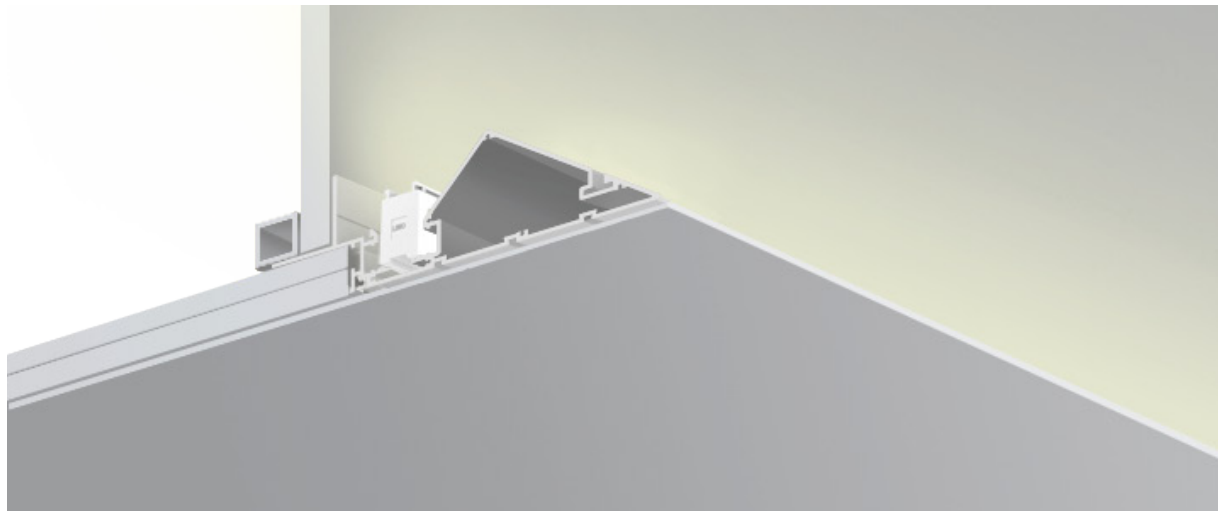

indy-side wide

INFINITY 2.0 SPECIFICATIONS

Track Housing Module

Model	Length(mm/inch)	Weight(kg)	Lamp types	IP	Material
ISWT-600	600 23 5/8"	N/A			
ISWT-700	700 27 9/16"	N/A			
ISWT-800	800 31 1/2"	N/A			
ISWT-900	900 35 7/16"	N/A			
ISWT-1000	1000 39 3/8"	N/A	1. Simple	IP20	Track Housing: Anodized aluminium Diffuser: Polycarbonate
ISWT-1100	1100 43 5/16"	N/A	2. Smart Cocktail*		
ISWT-1200	1200 47 1/4"	N/A			
ISWT-2400	2400 94 1/2"	N/A			
ISWT-90H-IN	660 x 501 26" x 19 3/4"	N/A			
ISWT-90H-OUT	714 x 555 28 1/8" x 21 7/8"	N/A			

*Available 3rd quarter of 2016.

IST-90H-IN

IST-90H-OUT

lamp module with indirect diffuser

INFINITY 2.0 SPECIFICATIONS

Lamp Module with Indirect Diffuser

Simple

Model	Length(mm/inch)	Weight(kg)	Wattage(W)	Colour Temp.	CRI	Voltage	Material
IL-600-12W	-30/40/57 598 23 9/16"	0.26	12				
IL-700-14W	-30/40/57 698 27 1/2"	0.30	14				
IL-800-16W	-30/40/57 798 31 7/16"	0.32	16	3000K 30	Ra≥80	100-240VAC (Voltage Range: 85-264VAC), 50-60Hz	Aluminium, Polycarbonate
IL-900-18W	-30/40/57 898 35 3/8"	0.36	18	4000K 40			
IL-1000-20W	-30/40/57 998 39 5/16"	0.38	20	5700K 57			
IL-1100-21W	-30/40/57 1098 43 1/4"	0.42	21				
IL-1200-22W	-30/40/57 1198 47 3/16"	0.44	22				

Ex) 900mm: IL-900-21W-SC

common accessories

INFINITY 2.0 SPECIFICATIONS

i33 Mini End cap

Model	Colour	Material
i33ME-WHT	White	PC

Note:
 - Sold in pairs.
 - 1 pair required for every light line.
 - Includes all hardware to connect to Track Housing.