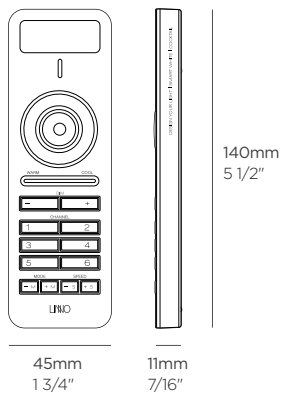

remote control*

SPECIFICATIONS

*Available 3rd quarter of 2016.

Wifi RF smart system

Black remote control

Model	Operating Frequency	Range	Battery	Average Charge Time	Battery Life
RCB	2,400 - 2,483.5 MHz	20-25m	5V rechargeable	2.5 hours	6 hours of continuous use

Material	Battery Standby Period	Finish	Compatibility	Transmission	Included
ABS plastic	6 months	Black	Smart White Smart Cocktail	Radio frequency (Zigbee protocol)	USB charging cable, wall bracket, 1 screw