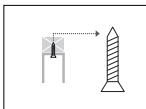

mounting accessories

INFINITY 2.0 SPECIFICATIONS

Track Housing Mounting Screw

Note:
These screws are not included. Depending on the material the track housing is mounted on, the type of screw required may vary. Please purchase the screws locally.