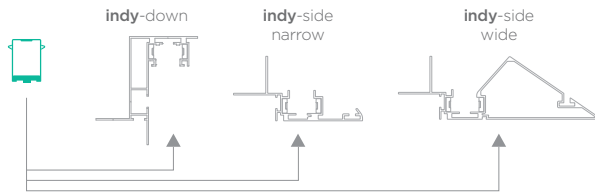

indy-side narrow

INFINITY 2.0 SPECIFICATIONS

Track Housing Module

Model	Length(mm/inch)	Weight(kg)	Lamp types	IP	Material
ISDT-600	600 23 5/8"	N/A			
ISDT-700	700 27 9/16"	N/A			
ISDT-800	800 31 1/2"	N/A			
ISDT-900	900 35 7/16"	N/A			
ISDT-1000	1000 39 3/8"	N/A	1. Simple	IP20	Track Housing: Anodized aluminium Diffuser: Polycarbonate
ISDT-1100	1100 43 5/16"	N/A	2. Smart Cocktail*		
ISDT-1200	1200 47 1/4"	N/A			
ISDT-2400	2400 94 1/2"	N/A			
ISDT-90H -OUT	654 x 554 25 3/4" x 21 13/16"	N/A			

*Available 3rd quarter of 2016.

IST-90H-OUT

lamp module with indirect diffuser

INFINITY 2.0 SPECIFICATIONS

Lamp Module with Indirect Diffuser

Simple

Model	Length(mm/inch)	Weight(kg)	Wattage(W)	Colour Temp.	CRI	Voltage	Material
IL-600-12W	-30/40/57 598 23 9/16"	0.26	12				
IL-700-14W	-30/40/57 698 27 1/2"	0.30	14				
IL-800-16W	-30/40/57 798 31 7/16"	0.32	16	3000K 30	Ra≥80	100-240VAC (Voltage Range: 85-264VAC), 50-60Hz	Aluminium, Polycarbonate
IL-900-18W	-30/40/57 898 35 3/8"	0.36	18	4000K 40			
IL-1000-20W	-30/40/57 998 39 5/16"	0.38	20	5700K 57			
IL-1100-21W	-30/40/57 1098 43 1/4"	0.42	21				
IL-1200-22W	-30/40/57 1198 47 3/16"	0.44	22				

Ex) 900mm, 4000K: IL-900-18W-40

Smart Cocktail*

*Available 3rd quarter of 2016.

Model	Length(mm/inch)	Weight(kg)	Wattage(W)	Light adjustability	CRI	Voltage	Material
IL-600-14W-SC	598 23 9/16"	0.26	14				
IL-700-16W-SC	698 27 1/2"	0.30	16				
IL-800-18W-SC	798 31 7/16"	0.32	18		Ra≥80	100-277VAC (Voltage Range: 85-305VAC), 50-60Hz	Aluminium, Polycarbonate
IL-900-21W-SC	898 35 3/8"	0.36	21				
IL-1000-24W-SC	998 39 5/16"	0.38	24				
IL-1100-26W-SC	1098 43 1/4"	0.42	26				
IL-1200-28W-SC	1198 47 3/16"	0.44	28				

Ex) 900mm: IL-900-21W-SC

common accessories

INFINITY 2.0 SPECIFICATIONS

i33 Mini End cap

Model	Colour	Material
i33ME-WHT	White	PC

Note:
 - Sold in pairs.
 - 1 pair required for every light line.
 - Includes all hardware to connect to Track Housing.