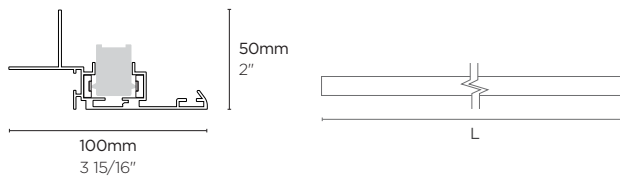

indy-side narrow

INFINITY 2.0 SPECIFICATIONS

Track Housing Module

Model	Length(mm/inch)	Weight(kg)	Lamp types	IP	Material
ISDT-600	600 23 5/8"	N/A			
ISDT-700	700 27 9/16"	N/A			
ISDT-800	800 31 1/2"	N/A			
ISDT-900	900 35 7/16"	N/A			
ISDT-1000	1000 39 3/8"	N/A	1. Simple	IP20	Track Housing: Anodized aluminium Diffuser: Polycarbonate
ISDT-1100	1100 43 5/16"	N/A	2. Smart Cocktail*		
ISDT-1200	1200 47 1/4"	N/A			
ISDT-2400	2400 94 1/2"	N/A			
ISDT-90H -OUT	654 x 554 25 3/4" x 21 13/16"	N/A			

*Available 3rd quarter of 2016.

IST-90H-OUT

lamp module with indirect diffuser

INFINITY 2.0 SPECIFICATIONS

Lamp Module with Indirect Diffuser

Simple

Model	Length(mm/inch)	Weight(kg)	Wattage(W)	Colour Temp.	CRI	Voltage	Material
IL-600-12W	-30/40/57 598 23 9/16"	0.26	12				
IL-700-14W	-30/40/57 698 27 1/2"	0.30	14				
IL-800-16W	-30/40/57 798 31 7/16"	0.32	16	3000K 30	Ra≥80	100-240VAC (Voltage Range: 85-264VAC), 50-60Hz	Aluminium, Polycarbonate
IL-900-18W	-30/40/57 898 35 3/8"	0.36	18	4000K 40			
IL-1000-20W	-30/40/57 998 39 5/16"	0.38	20	5700K 57			
IL-1100-21W	-30/40/57 1098 43 1/4"	0.42	21				
IL-1200-22W	-30/40/57 1198 47 3/16"	0.44	22				

Ex) 900mm, 4000K: IL-900-18W-40

Smart Cocktail*

*Available 3rd quarter of 2016.

Model	Length(mm/inch)	Weight(kg)	Wattage(W)	Light adjustability	CRI	Voltage	Material
IL-600-14W-SC	598 23 9/16"	0.26	14				
IL-700-16W-SC	698 27 1/2"	0.30	16				
IL-800-18W-SC	798 31 7/16"	0.32	18		Ra≥80	100-277VAC (Voltage Range: 85-305VAC), 50-60Hz	Aluminium, Polycarbonate
IL-900-21W-SC	898 35 3/8"	0.36	21				
IL-1000-24W-SC	998 39 5/16"	0.38	24				
IL-1100-26W-SC	1098 43 1/4"	0.42	26				
IL-1200-28W-SC	1198 47 3/16"	0.44	28				

Ex) 900mm: IL-900-21W-SC

common accessories

INFINITY 2.0 SPECIFICATIONS

i33 Mini End cap

Model	Colour	Material
i33ME-WHT	White	PC

Note:
 - Sold in pairs.
 - 1 pair required for every light line.
 - Includes all hardware to connect to Track Housing.