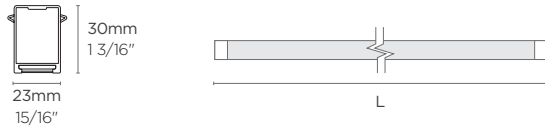

indy-side narrow

INFINITY 2.0 SPECIFICATIONS

Track Housing Module

Model	Length(mm/inch)	Weight(kg)	Lamp types	IP	Material
ISDT-600	600 23 5/8"	N/A			
ISDT-700	700 27 9/16"	N/A			
ISDT-800	800 31 1/2"	N/A			
ISDT-900	900 35 7/16"	N/A			
ISDT-1000	1000 39 3/8"	N/A	1. Simple	IP20	Track Housing: Anodized aluminium Diffuser: Polycarbonate
ISDT-1100	1100 43 5/16"	N/A	2. Smart Cocktail*		
ISDT-1200	1200 47 1/4"	N/A			
ISDT-2400	2400 94 1/2"	N/A			
ISDT-90H -OUT	654 x 554 25 3/4" x 21 13/16"	N/A			

*Available 3rd quarter of 2016.

IST-90H-OUT

lamp module with indirect diffuser

INFINITY 2.0 SPECIFICATIONS

Lamp Module with Indirect Diffuser

Simple

Model	Length(mm/inch)	Weight(kg)	Wattage(W)	Colour Temp.	CRI	Voltage	Material
IL-600-12W	-30/40/57 598 23 9/16"	0.26	12				
IL-700-14W	-30/40/57 698 27 1/2"	0.30	14				
IL-800-16W	-30/40/57 798 31 7/16"	0.32	16	3000K 30	Ra≥80	100-240VAC (Voltage Range: 85-264VAC), 50-60Hz	Aluminium, Polycarbonate
IL-900-18W	-30/40/57 898 35 3/8"	0.36	18	4000K 40			
IL-1000-20W	-30/40/57 998 39 5/16"	0.38	20	5700K 57			
IL-1100-21W	-30/40/57 1098 43 1/4"	0.42	21				
IL-1200-22W	-30/40/57 1198 47 3/16"	0.44	22				

Ex) 900mm, 4000K: IL-900-18W-40

Smart Cocktail*

*Available 3rd quarter of 2016.

Model	Length(mm/inch)	Weight(kg)	Wattage(W)	Light adjustability	CRI	Voltage	Material
IL-600-14W-SC	598 23 9/16"	0.26	14				
IL-700-16W-SC	698 27 1/2"	0.30	16				
IL-800-18W-SC	798 31 7/16"	0.32	18		Ra≥80	100-277VAC (Voltage Range: 85-305VAC), 50-60Hz	Aluminium, Polycarbonate
IL-900-21W-SC	898 35 3/8"	0.36	21				
IL-1000-24W-SC	998 39 5/16"	0.38	24				
IL-1100-26W-SC	1098 43 1/4"	0.42	26				
IL-1200-28W-SC	1198 47 3/16"	0.44	28				

Ex) 900mm: IL-900-21W-SC

common accessories

INFINITY 2.0 SPECIFICATIONS

i33 Mini End cap

Model	Colour	Material
i33ME-WHT	White	PC

Note:
 - Sold in pairs.
 - 1 pair required for every light line.
 - Includes all hardware to connect to Track Housing.