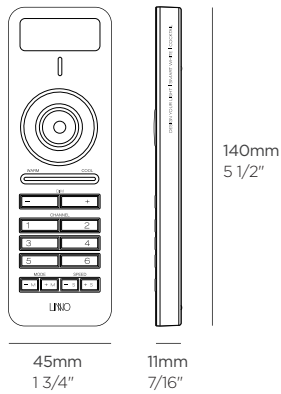

remote control*

SPECIFICATIONS

*Available 3rd quarter of 2016.

Wifi RF smart system

Black remote control

Model	Operating Frequency	Range	Battery	Average Charge Time	Battery Life
RCB	2,400 - 2,483.5 MHz	20-25m	5V rechargeable	2.5 hours	6 hours of continuous use

Material	Battery Standby Period	Finish	Compatibility	Transmission	Included
ABS plastic	6 months	Black	Smart White Smart Cocktail	Radio frequency (Zigbee protocol)	USB charging cable, wall bracket, 1 screw