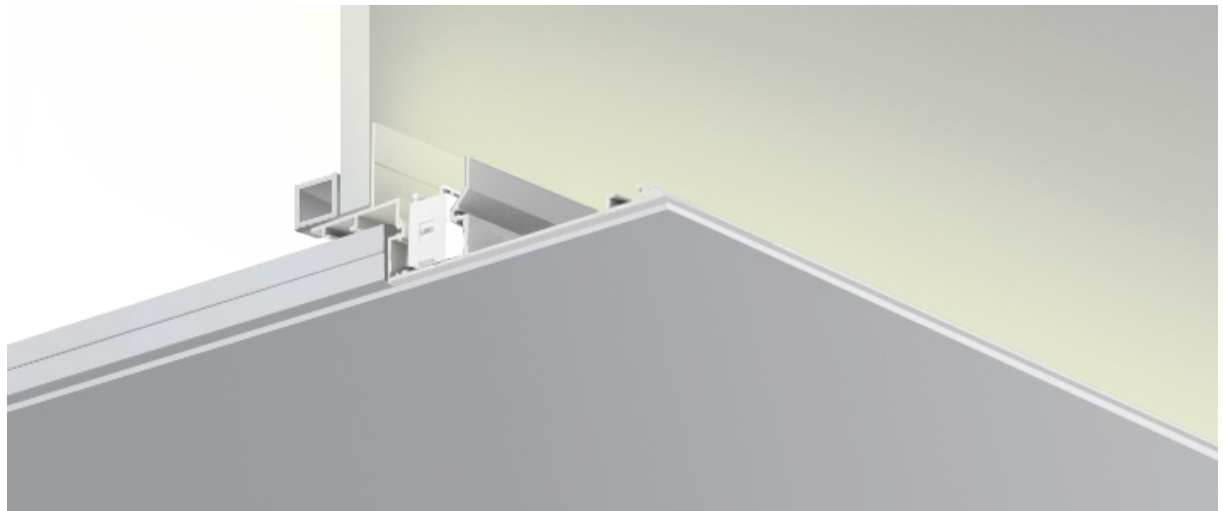

indy-side narrow

INFINITY 2.0 SPECIFICATIONS

Track Housing Module

Model	Length(mm/inch)	Weight(kg)	Lamp types	IP	Material
ISDT-600	600 23 5/8"	N/A			
ISDT-700	700 27 9/16"	N/A			
ISDT-800	800 31 1/2"	N/A			
ISDT-900	900 35 7/16"	N/A			
ISDT-1000	1000 39 3/8"	N/A	1. Simple	IP20	Track Housing: Anodized aluminium Diffuser: Polycarbonate
ISDT-1100	1100 43 5/16"	N/A	2. Smart Cocktail*		
ISDT-1200	1200 47 1/4"	N/A			
ISDT-2400	2400 94 1/2"	N/A			
ISDT-90H -OUT	654 x 554 25 3/4" x 21 13/16"	N/A			

*Available 3rd quarter of 2016.

IST-90H-OUT

lamp module with indirect diffuser

INFINITY 2.0 SPECIFICATIONS

Lamp Module with Indirect Diffuser

Simple

Model	Length(mm/inch)	Weight(kg)	Wattage(W)	Colour Temp.	CRI	Voltage	Material
IL-600-12W	-30/40/57 598 23 9/16"	0.26	12				
IL-700-14W	-30/40/57 698 27 1/2"	0.30	14				
IL-800-16W	-30/40/57 798 31 7/16"	0.32	16	3000K 30	Ra≥80	100-240VAC (Voltage Range: 85-264VAC), 50-60Hz	Aluminium, Polycarbonate
IL-900-18W	-30/40/57 898 35 3/8"	0.36	18	4000K 40			
IL-1000-20W	-30/40/57 998 39 5/16"	0.38	20	5700K 57			
IL-1100-21W	-30/40/57 1098 43 1/4"	0.42	21				
IL-1200-22W	-30/40/57 1198 47 3/16"	0.44	22				

Ex) 900mm: IL-900-21W-SC

common accessories

INFINITY 2.0 SPECIFICATIONS

i33 Mini End cap

Model	Colour	Material
i33ME-WHT	White	PC

Note:
 - Sold in pairs.
 - 1 pair required for every light line.
 - Includes all hardware to connect to Track Housing.